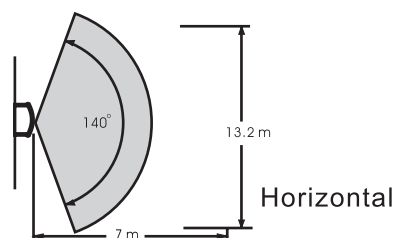

Motion Detector Alarm
With Telephone Dialler

Model : MA80

- Passive infrared beam detects movement up to 20 feet away
- Ultra-loud 125dB alarm
- Easy to program 4-digit code
- No wiring - easy installation
- Auto reset alarm to avoid false alarm
- Wall mounted or free-standing
- Auto Dialling System
- Facility to record your own 6 second message
- 30 Second exit delay
- 10 Second entry delay

Range Of Detecion :

PERFECT FOR :

- HOME
- APARTMENT
- OFFICE
- GARAGE
- SHED

*Uses 4 x AAA batteries
(not included)*