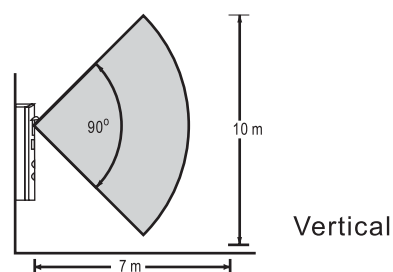

Motion Detector Alarm
With Telephone Dialler

Model : MA80

- Passive infrared beam detects movement up to 20 feet away
- Ultra-loud 125dB alarm
- Easy to program 4-digit code
- No wiring - easy installation
- Auto reset alarm to avoid false alarm
- Wall mounted or free-standing
- Auto Dialling System
- Facility to record your own 6 second message
- 30 Second exit delay
- 10 Second entry delay

Range Of Detecion :

PERFECT FOR :

- HOME
- APARTMENT
- OFFICE
- GARAGE
- SHED

*Uses 4 x AAA batteries
(not included)*