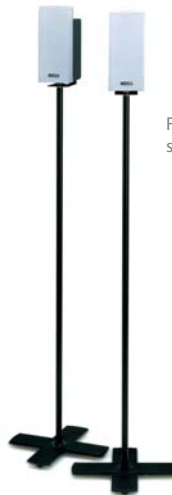

SoundSpace™ 8

STEREO MUSIC SYSTEM

Full-function and simple remote control supplied

Angle-adjustable wall-mount bracket (optional)

2-way, 3-driver high-resolution satellite speaker system

Floor stand for satellite speakers (optional)

Black finish available
Subwoofer system with built-in amplifier

System Configuration

The SoundSpace 8 consists of a main system unit, a pair of compact satellite speakers, and a subwoofer.

The main system unit combines an AM/FM tuner with Nakamichi's exclusive MusicBank System 5-disc CD changer. With a variety of control functions and interface options, including a Mini-Disc recorder output connector, the main unit serves as the control center for the entire system. The subwoofer enclosure houses the high-powered amplifiers for both the satellite and subwoofer speakers, delivering dynamic full-bodied musical reproduction. Two types of remote controls are supplied; one simple, one full-featured, for your operating convenience.

Main System Unit

The MusicBank CD changer accommodates 5 discs without requiring a magazine, and is as simple to use as a single-disc player as each disc is individually loaded into the front-panel slot. Exchanging discs couldn't be easier; direct disc-access allows for each compact disc to be loaded or ejected one at a time. No need to worry about disc damage either, as Nakamichi's MusicBank mechanism never touches the discs playing surface. Furthermore, , including